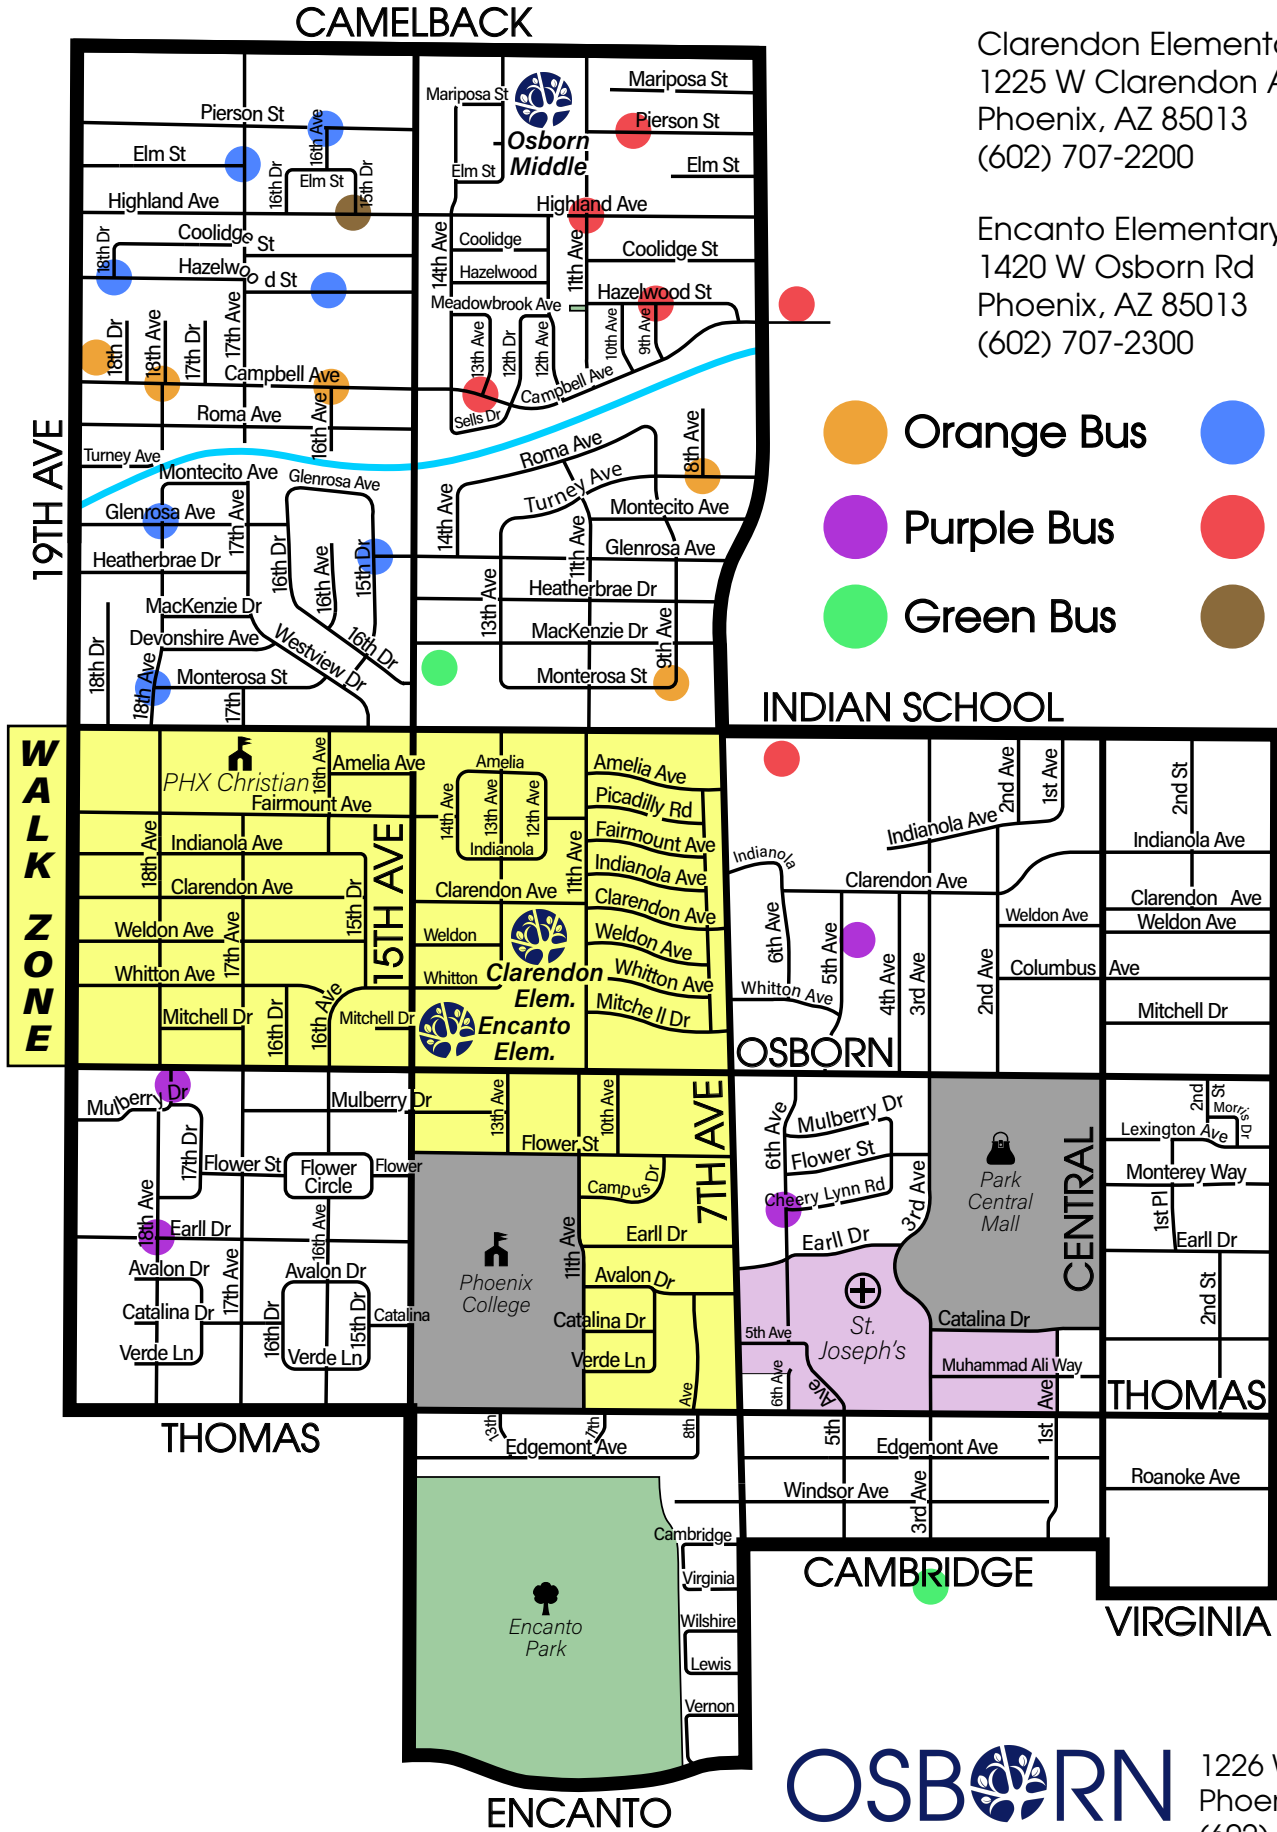

CLARENDON/ENCANTO BUS MAP 2024-2025

Clarendon Elementary
 1225 W Clarendon Ave
 Phoenix, AZ 85013
 (602) 707-2200

Encanto Elementary
 1420 W Osborn Rd
 Phoenix, AZ 85013
 (602) 707-2300

-  Orange Bus
-  Blue Bus
-  Purple Bus
-  Red Bus
-  Green Bus
-  Brown Bus